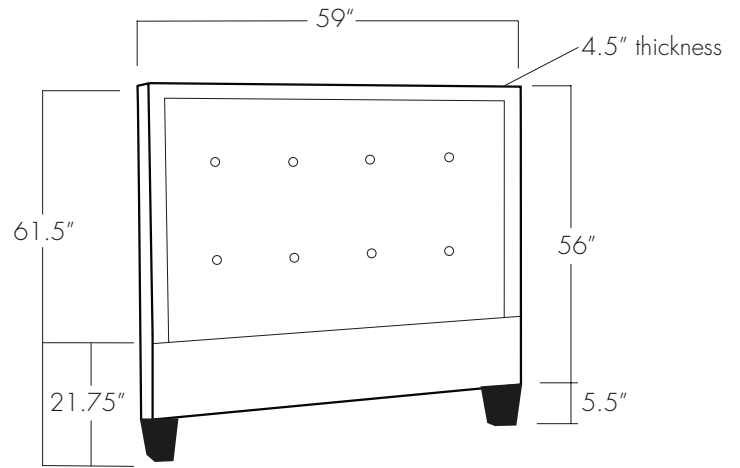

ROCKWELL HEADBOARD

Twin

Full

Queen

King

California King

EASTERN ♦ ACCENTS[®]
UPHOLSTERY WORKSHOP