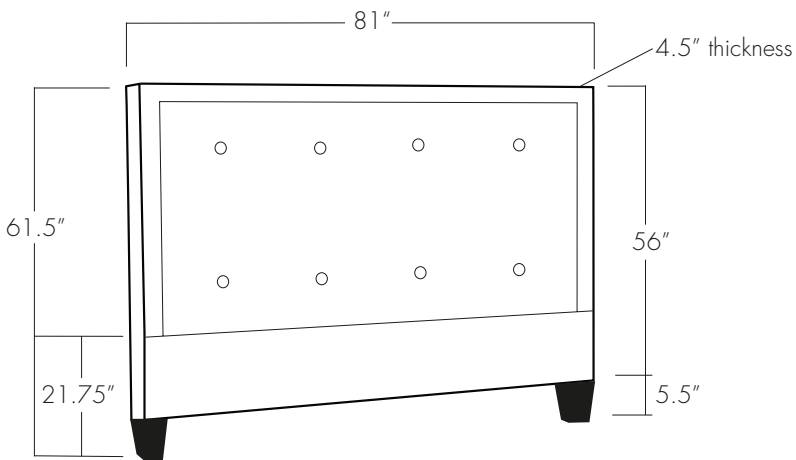

ROCKWELL HEADBOARD

Twin

Full

Queen

King

California King

EASTERN ♦ ACCENTS[®]
UPHOLSTERY WORKSHOP