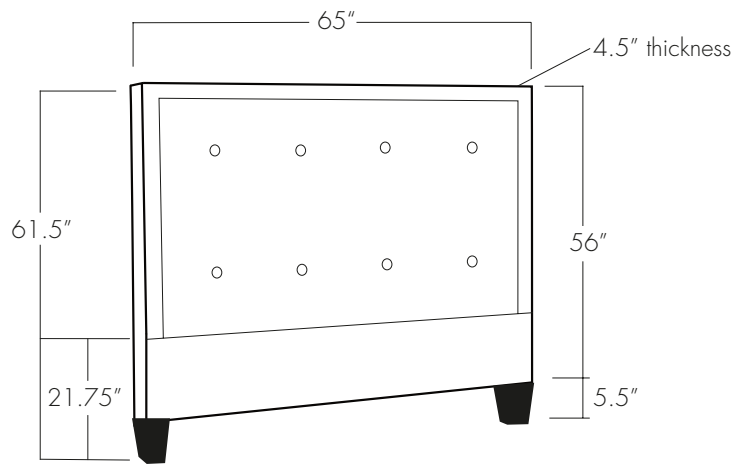

ROCKWELL HEADBOARD

Twin

Full

Queen

King

California King

EASTERN ♦ ACCENTS[®]
UPHOLSTERY WORKSHOP