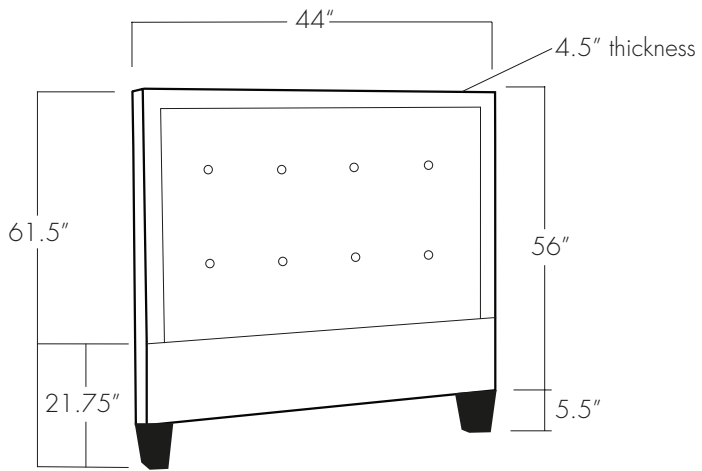

ROCKWELL HEADBOARD

Twin

Full

Queen

King

California King

EASTERN ♦ ACCENTS[®]
UPHOLSTERY WORKSHOP