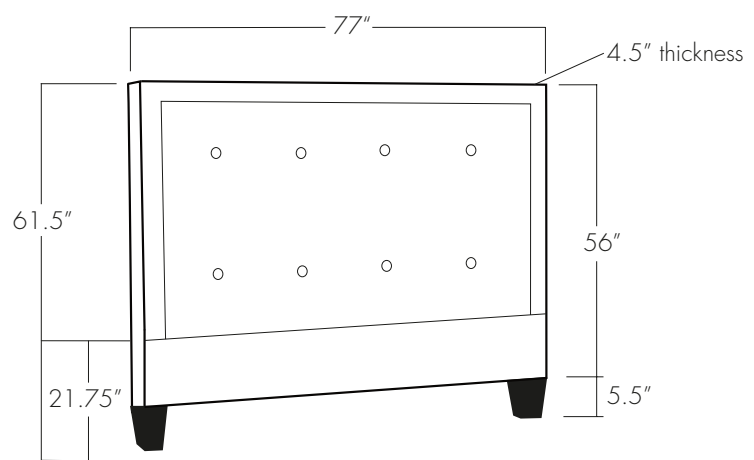

ROCKWELL HEADBOARD

Twin

Full

Queen

King

California King

EASTERN ♦ ACCENTS[®]
UPHOLSTERY WORKSHOP